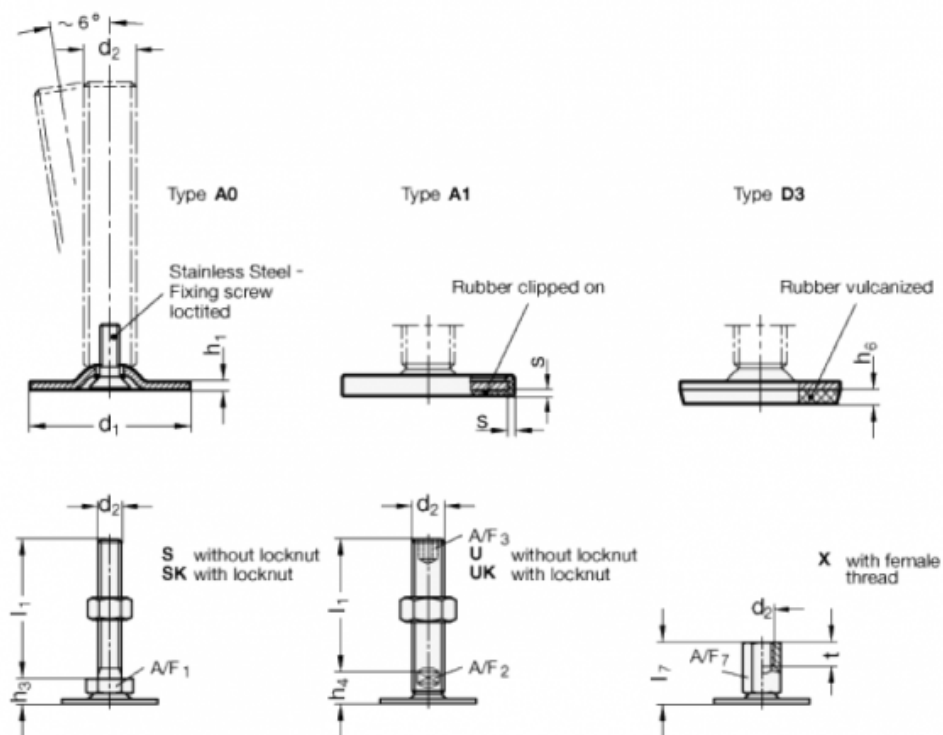

Article number: 204080M20200A1UK

Description: E+G levelling foot
GN 40-80-M20-200-A1-UK

Note: UK With nut, Hexagon socket at the top, Wrench flat at the bottom

Measures

A/F2 = 15
A/F3 = 10
d1 = 80
d2 = M20
h1 = 3
h4 = 18
h6 =
l1 = 200

s = 2